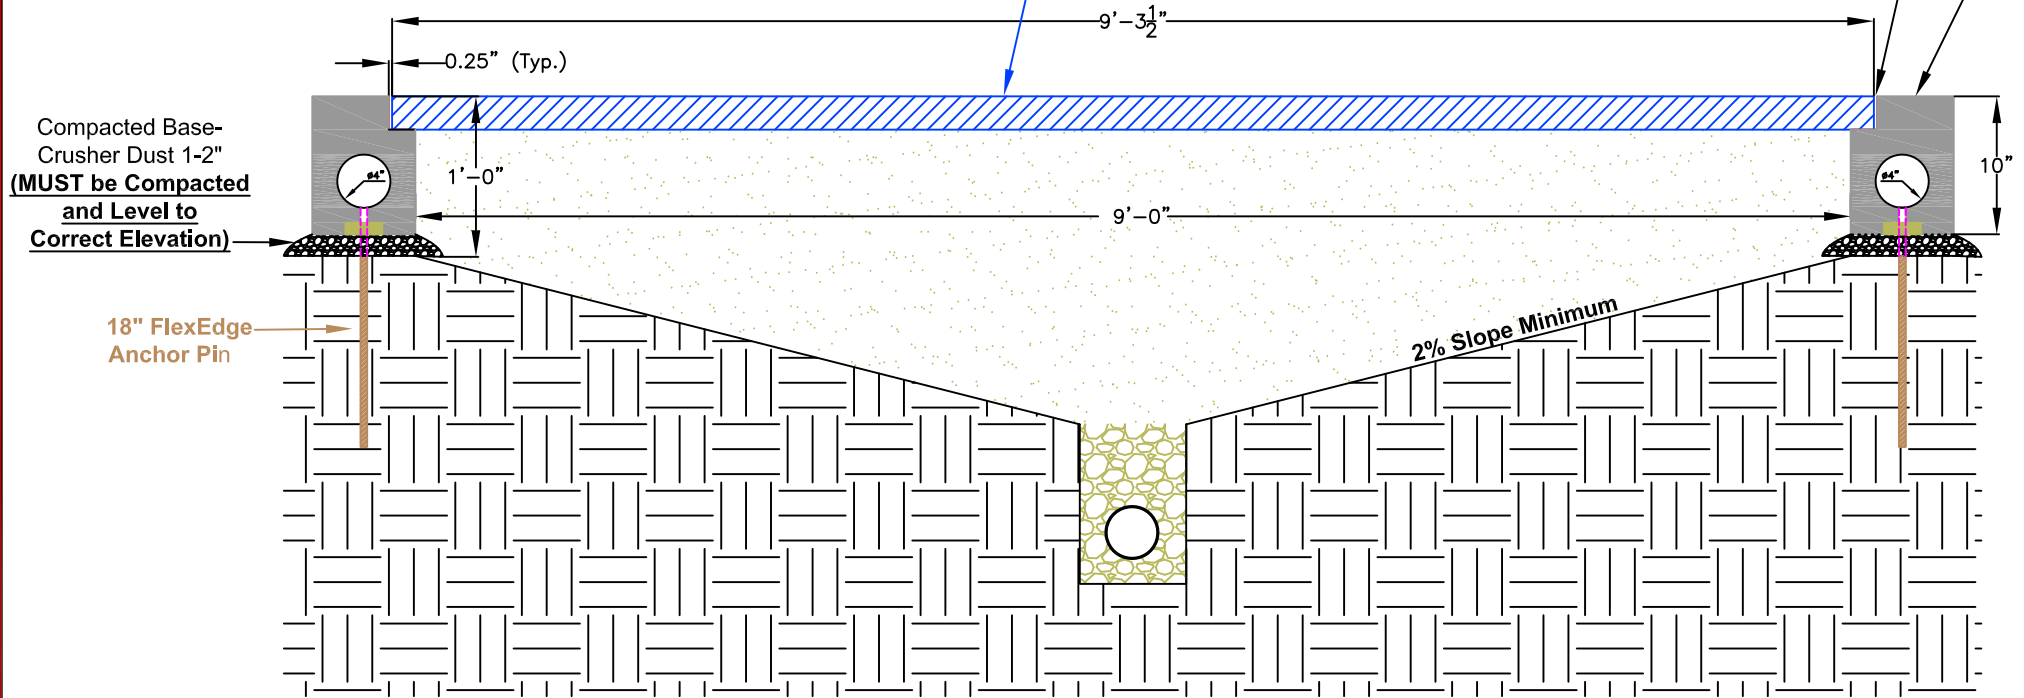

# FlexEdge® Rubber Long Jump Pit Curb w/ Alum. Pit Cover Set

FlexEdge®  
Rubber Long Jump Curb  
by SportsEdge®

ALUMINUM PIT COVER SET  
SportsEdge #SE730148

2.5" H x 2" W/ LEDGE for ALUM. PIT  
COVER SET- SportsEdge #SE730148

## SECTION - Long Jump Pit w/ Pit Cover Set